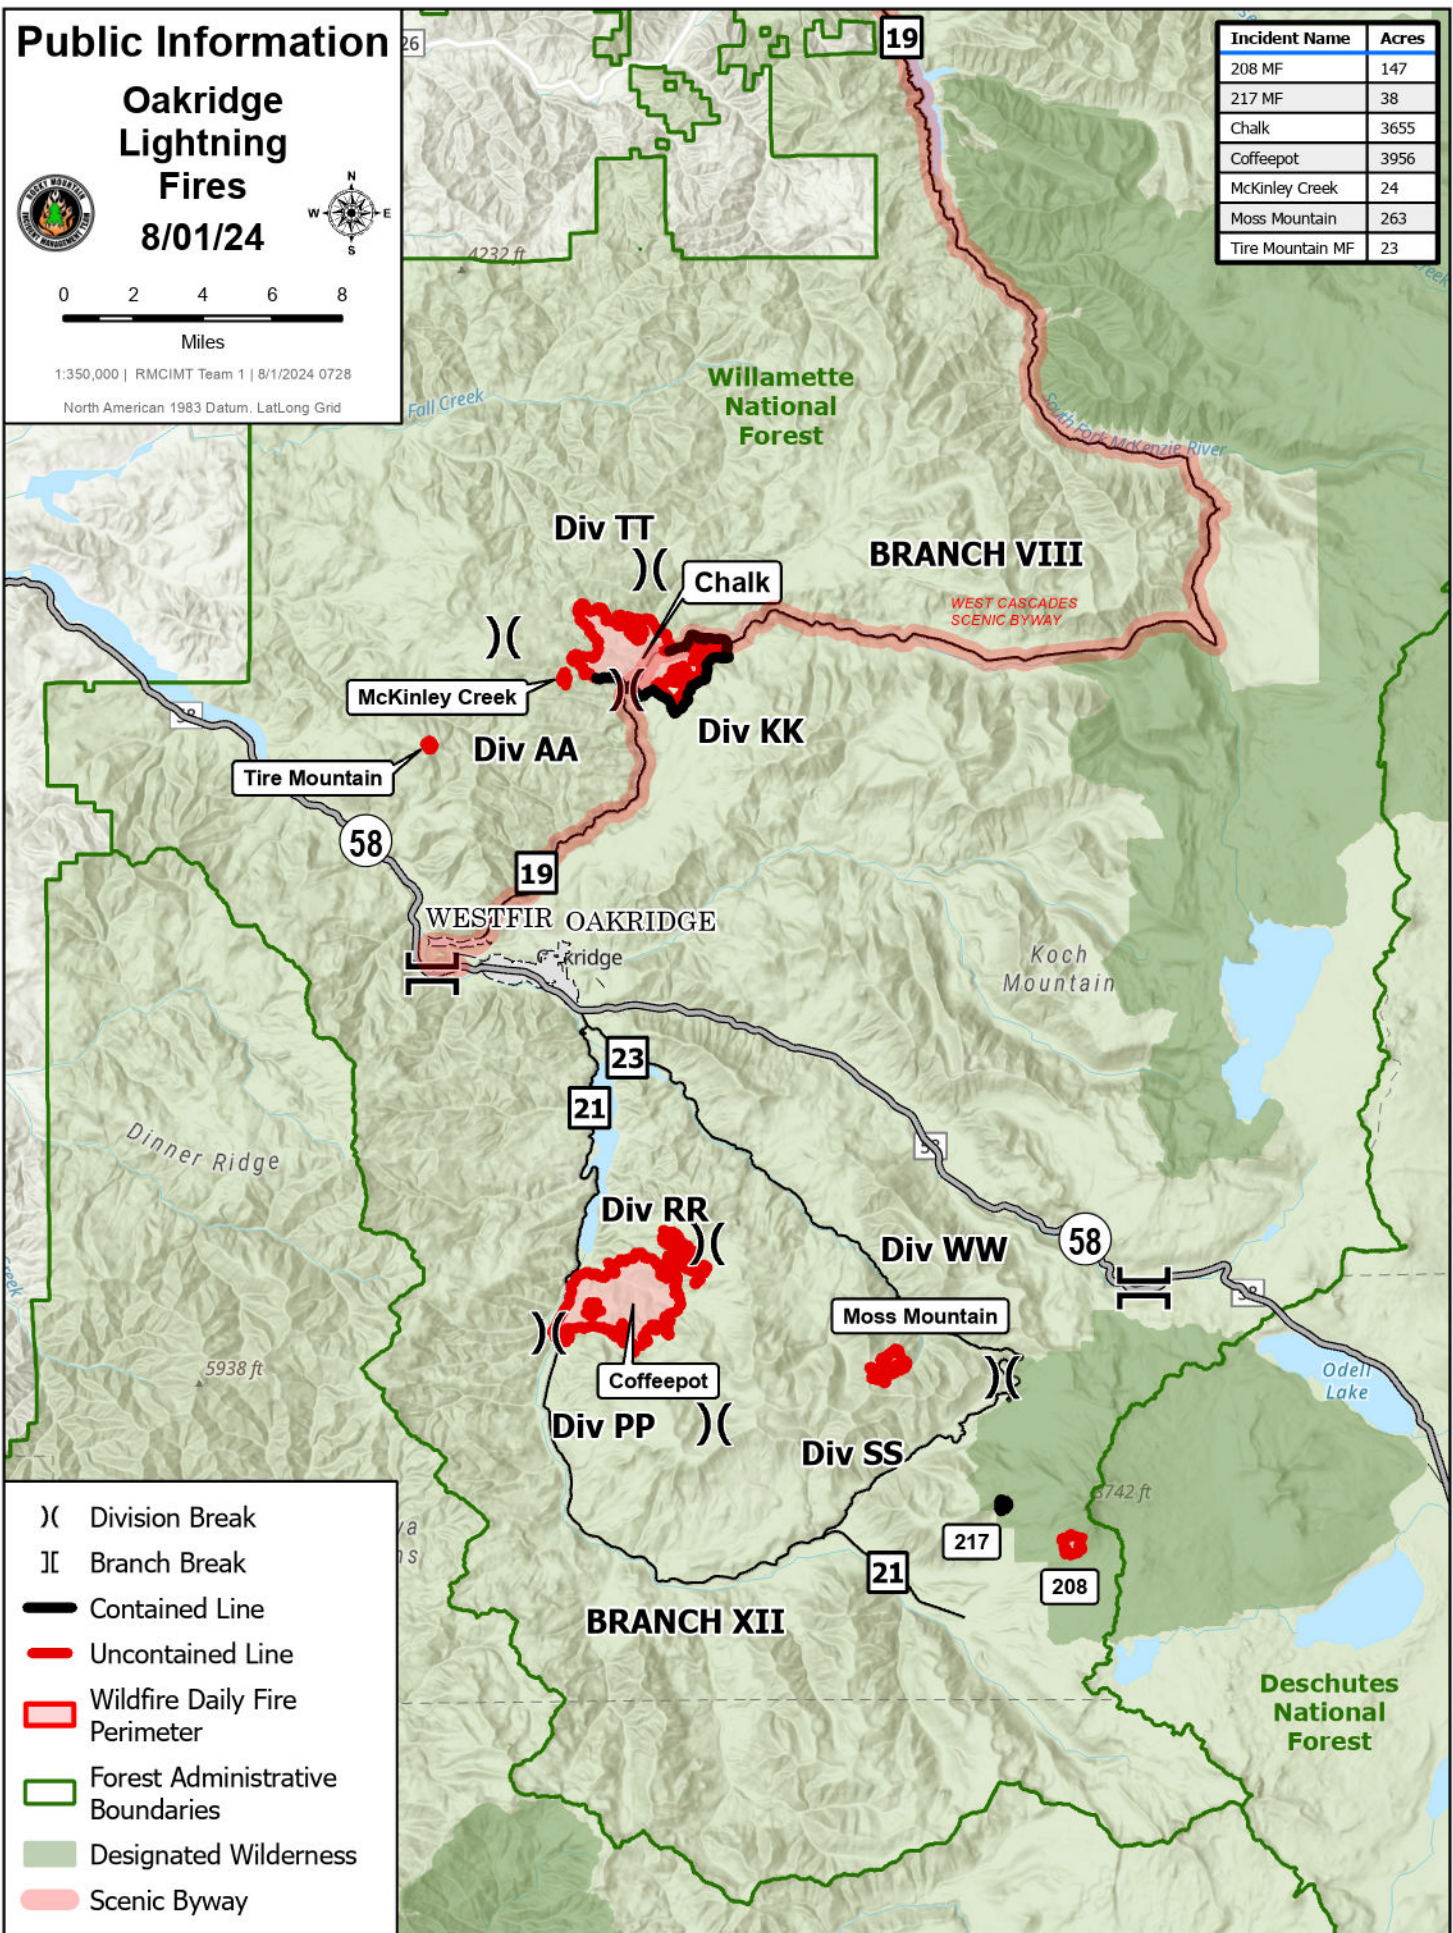

Public Information

Oakridge Lightning Fires 8/01/24

Miles

1:350,000 | RMCIMT Team 1 | 8/1/2024 0728

North American 1983 Datum, Lat/Long Grid

Incident Name	Acres
208 MF	147
217 MF	38
Chalk	3655
Coffeepot	3956
McKinley Creek	24
Moss Mountain	263
Tire Mountain MF	23

- () Division Break
- || Branch Break
- Contained Line
- Uncontained Line
- ▭ Wildfire Daily Fire Perimeter
- ▭ Forest Administrative Boundaries
- ▭ Designated Wilderness
- ▭ Scenic Byway